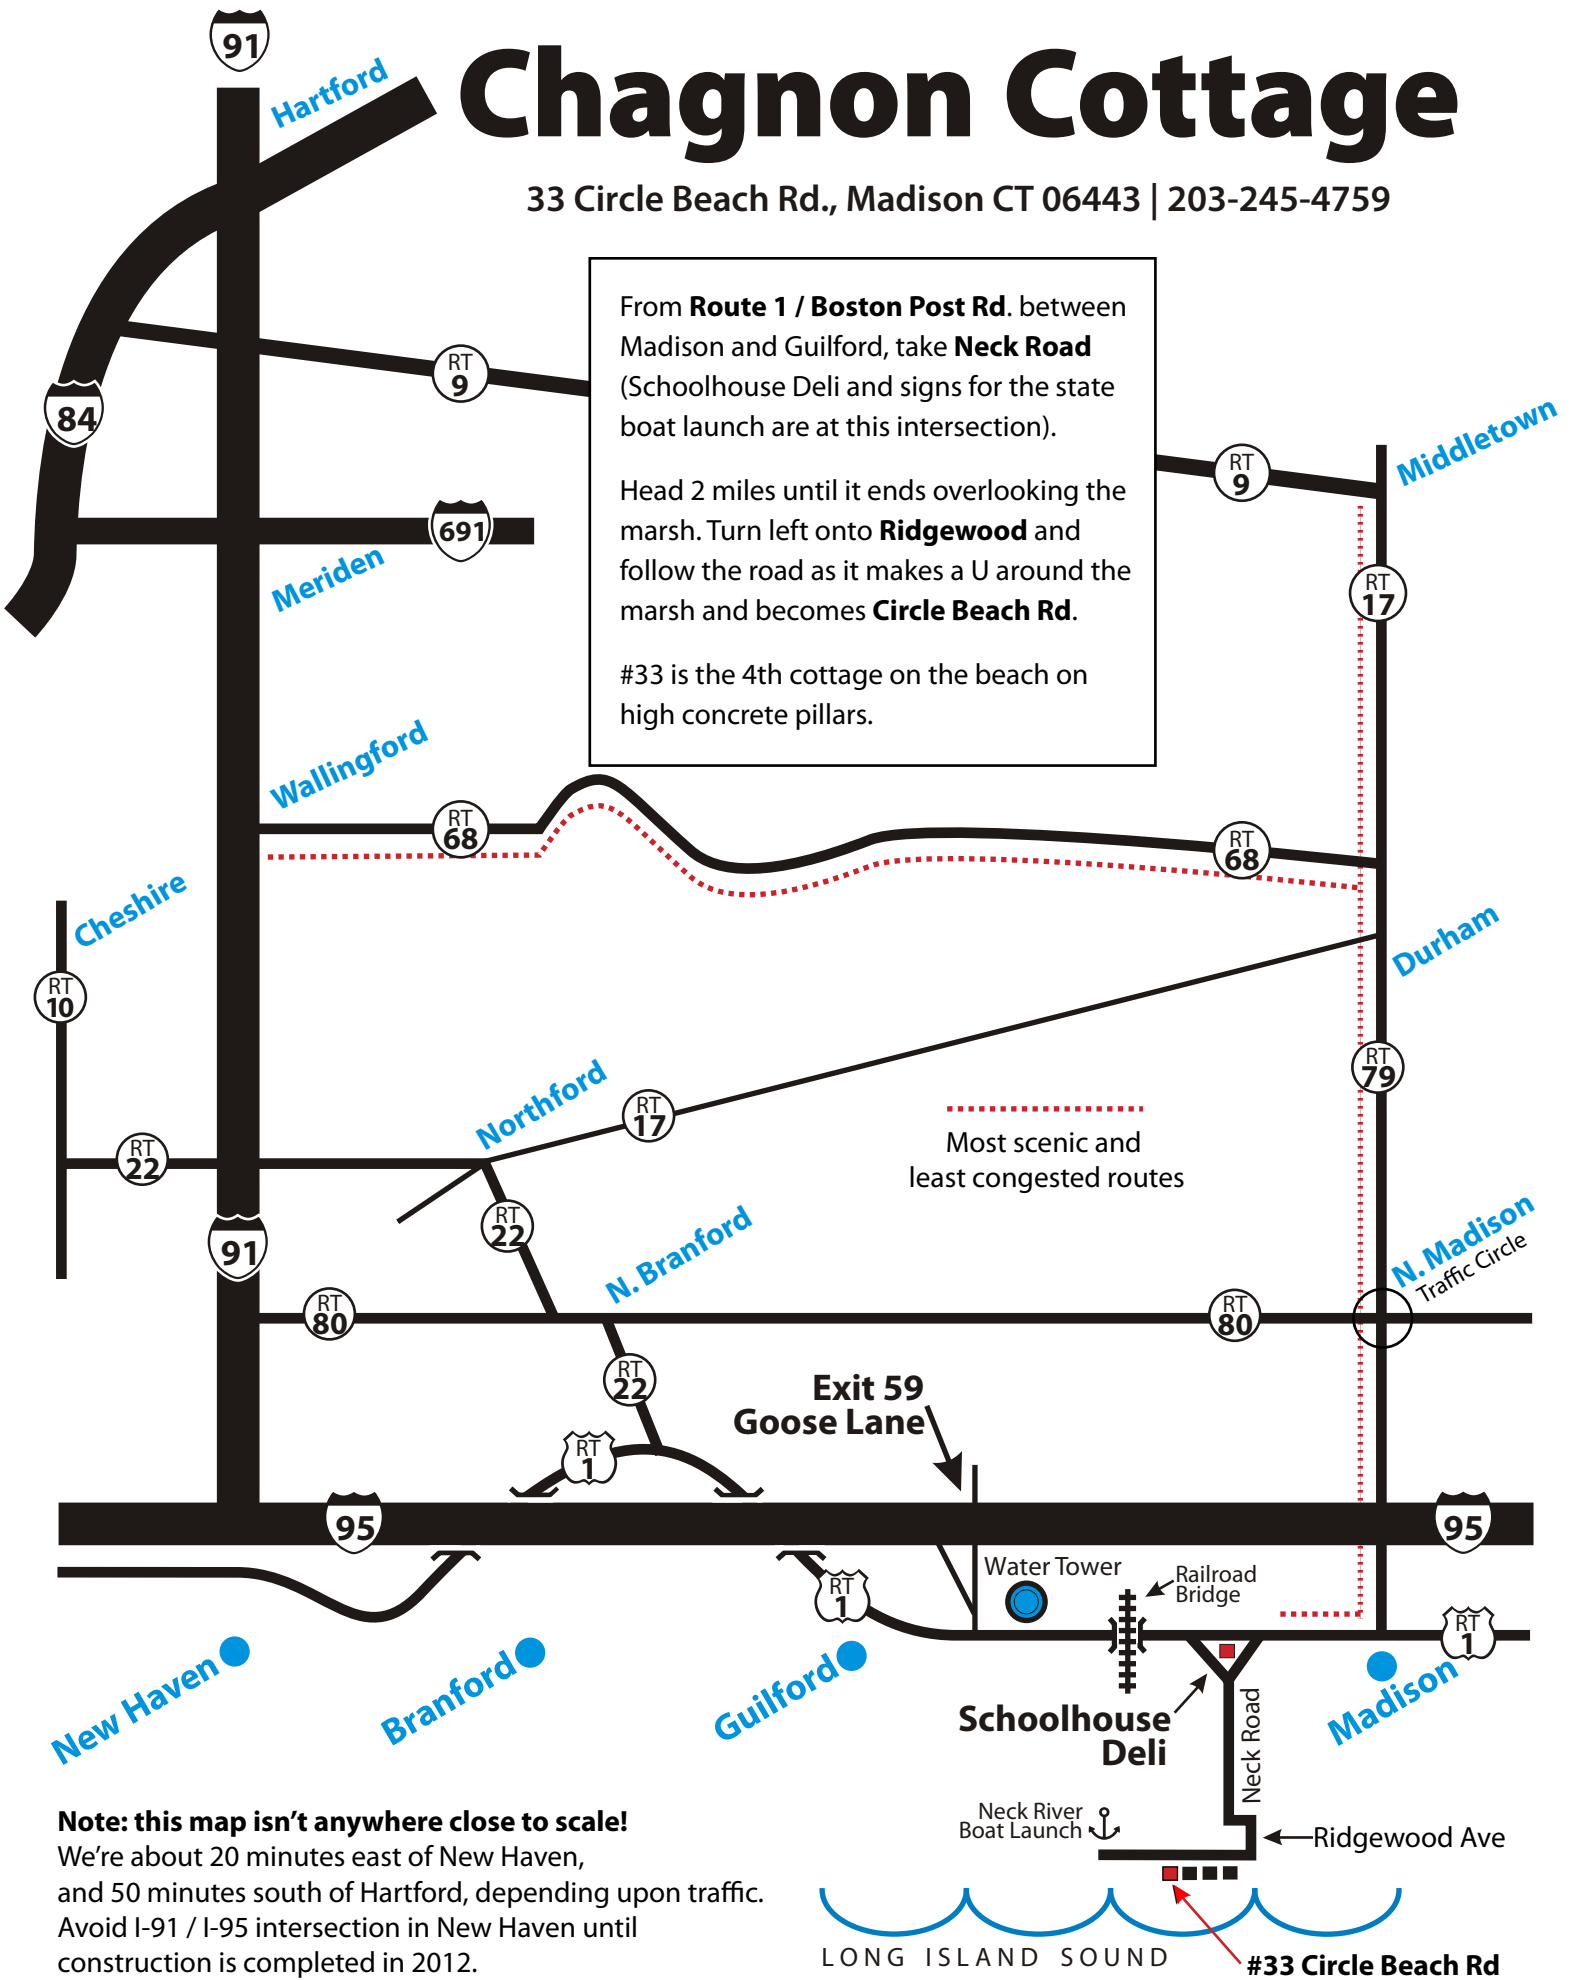

Chagnon Cottage

33 Circle Beach Rd., Madison CT 06443 | 203-245-4759

From **Route 1 / Boston Post Rd.** between Madison and Guilford, take **Neck Road** (Schoolhouse Deli and signs for the state boat launch are at this intersection).

Head 2 miles until it ends overlooking the marsh. Turn left onto **Ridgewood** and follow the road as it makes a U around the marsh and becomes **Circle Beach Rd.**

#33 is the 4th cottage on the beach on high concrete pillars.

Note: this map isn't anywhere close to scale!
We're about 20 minutes east of New Haven, and 50 minutes south of Hartford, depending upon traffic. Avoid I-91 / I-95 intersection in New Haven until construction is completed in 2012.